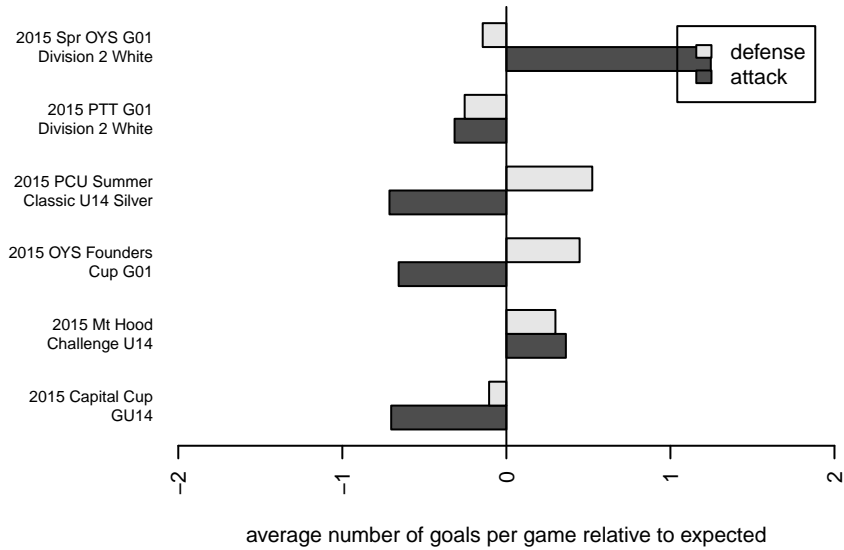

alt names used:

Venues played:  
 2015 Capital Cup GU14  
 2015 PCU Summer Classic U14 Silver  
 2015 Mt Hood Challenge U14  
 2015 PTT G01 Division 2 White  
 2015 OYS Founders Cup G01  
 2015 Spr OYS G01 Division 2 White

**attack and defense variance (black dot)  
relative to other teams  
and top 10 in region**

**attack and defense rating  
relative to others at age  
and all opponents in last 13 months**

**Performance relative to 13 month average**