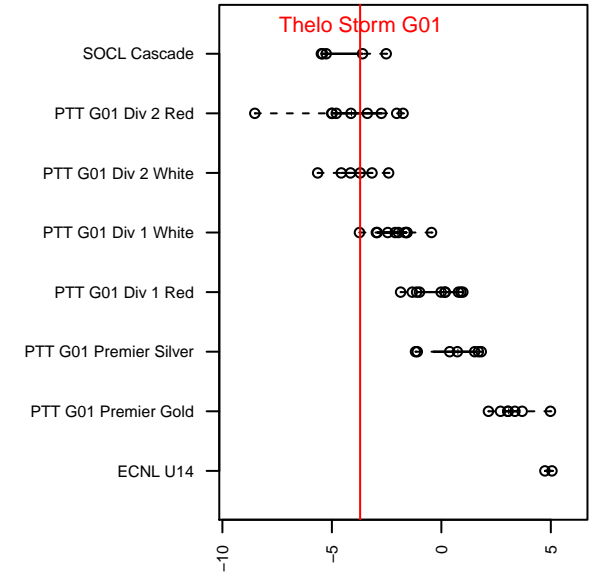

# Thelo Storm G01

Thelo United Futbol  
 Milwaukie, OR  
 G01 total strength=751  
 attack=1.29 defense=0.55  
 fall league = PTT G01 Div 2 White  
 spr league = Spr OYS G01 Div 2 White  
 notes= white?

alt names used:

Venues played:  
 2015 Capital Cup GU14  
 2015 PCU Summer Classic U14 Silver  
 2015 Mt Hood Challenge U14  
 2015 PTT G01 Division 2 White  
 2015 OYS Founders Cup G01  
 2015 Spr OYS G01 Division 2 White

**attack and defense variance (black dot)  
relative to other teams  
and top 10 in region**

**attack and defense rating  
relative to others at age  
and all opponents in last 13 months**

**Performance relative to 13 month average**