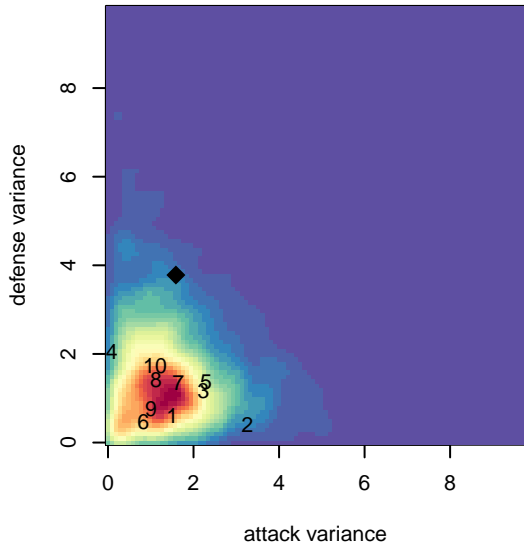

# Thelo Storm G01

Thelo United Futbol  
 Milwaukie, OR  
 G01 total strength=751  
 attack=1.29 defense=0.55  
 fall league = PTT G01 Div 2 White  
 spr league = Spr OYS G01 Div 2 White  
 notes= white?

**attack and defense variance (black dot)  
relative to other teams  
and top 10 in region**

**attack and defense rating  
relative to others at age  
and all opponents in last 13 months**

**Performance relative to 13 month average**