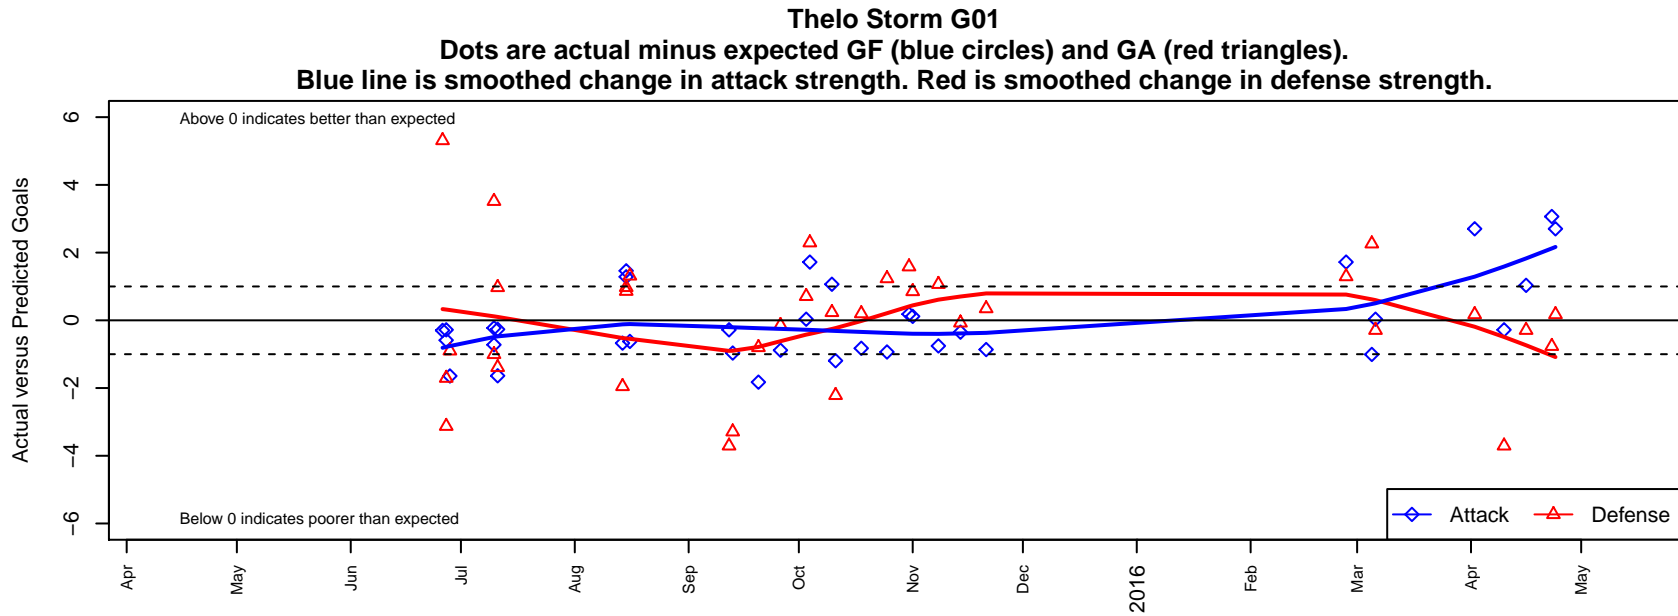

# Thelo Storm G01

Thelo United Futbol  
 Milwaukie, OR  
 G01 total strength=751  
 attack=1.29 defense=0.55  
 fall league = PTT G01 Div 2 White  
 spr league = Spr OYS G01 Div 2 White  
 notes= white?

**attack and defense variance (black dot)  
relative to other teams  
and top 10 in region**

**attack and defense rating  
relative to others at age  
and all opponents in last 13 months**

**Performance relative to 13 month average**