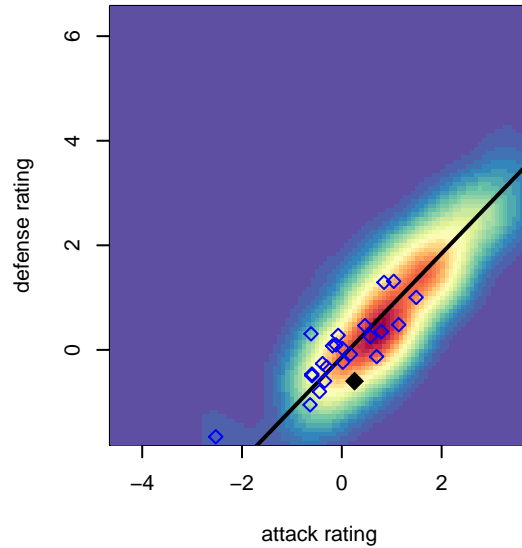

# Thelo Storm G01

Thelo United Futbol  
 Milwaukie, OR  
 G01 total strength=751  
 attack=1.29 defense=0.55  
 fall league = PTT G01 Div 2 White  
 spr league = Spr OYS G01 Div 2 White  
 notes= white?

**attack and defense variance (black dot)  
relative to other teams  
and top 10 in region**

**attack and defense rating  
relative to others at age  
and all opponents in last 13 months**

**Performance relative to 13 month average**